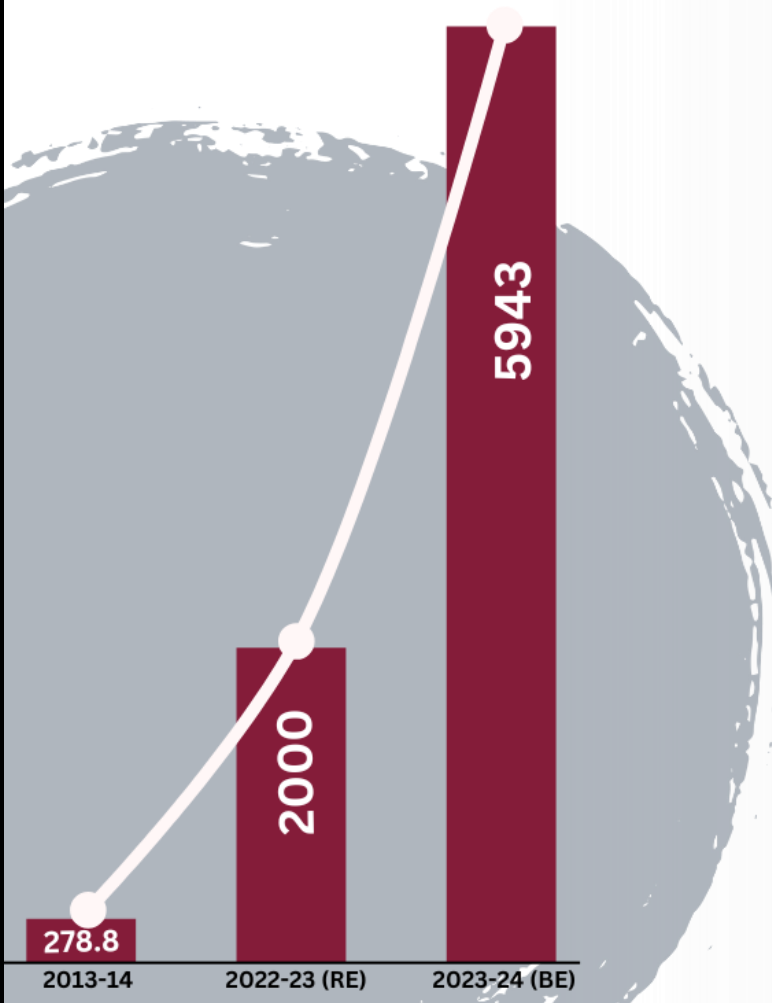

**Research Unit**  
Press Information Bureau  
Ministry of Information and Broadcasting  
Government of India

**Union Budget: Highlights**

**Eklavya Model Residential Schools (EMRS)**

**21X** increase in Budget Allocation since FY 2013-14

**38,800 Teachers and Support Staff**  
to be recruited in next 3 years

**690**  
Schools  
Sanctioned

**401**  
Schools  
Functional

**1.13 lakh**  
Students  
Enrolled

in ₹ crore

Source: [1](#), [2](#), [3](#), [4](#)