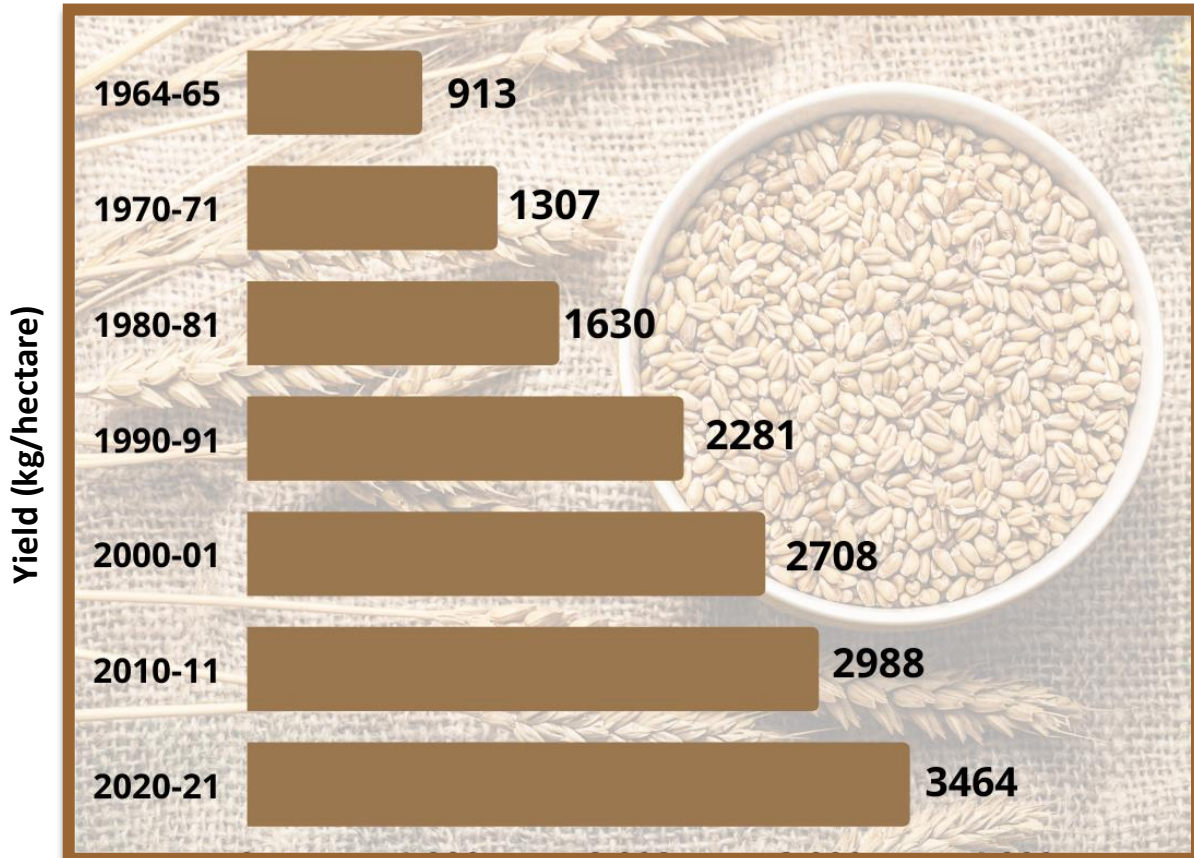

**PRESS INFORMATION BUREAU**  
 ( Research Unit )  
 Ministry of Information and Broadcasting  
 Government of India

**Nearly four-fold rise in India’s per hectare yield of Wheat since 1960s**

**316 lakh hectares area under wheat cultivation for the year 2020-21\***