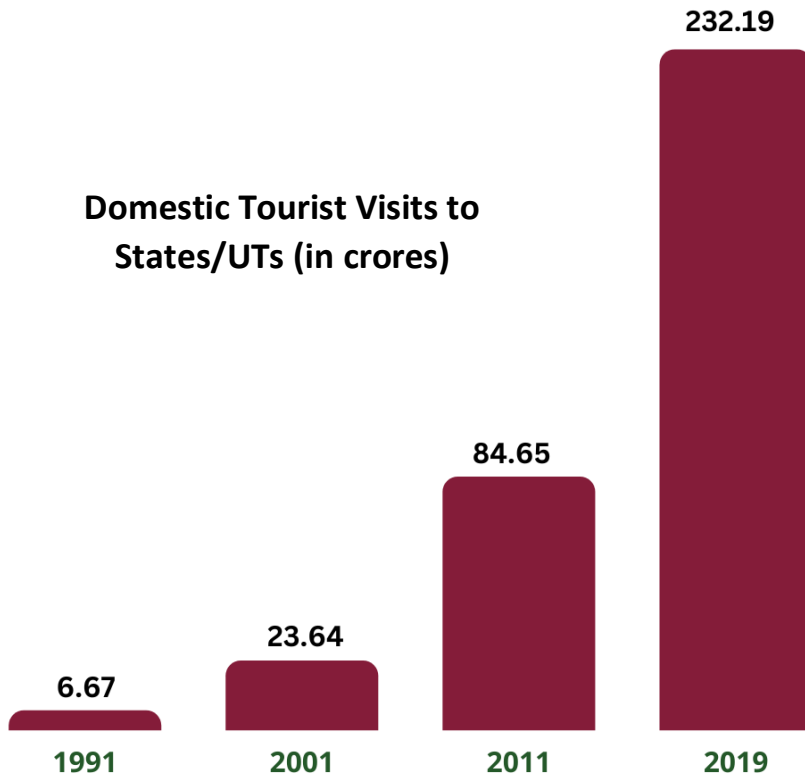

Boost to Domestic Tourism in India

Domestic Tourist Visits to States/UTs (in crores)

Domestic tourist visits up nearly 3 times in the last decade

Taj Mahal is the most popular monument followed by Red Fort and Qutub Minar

Uttar Pradesh is the top State for visits of domestic tourists

Source: [India Tourism Statistics](#)