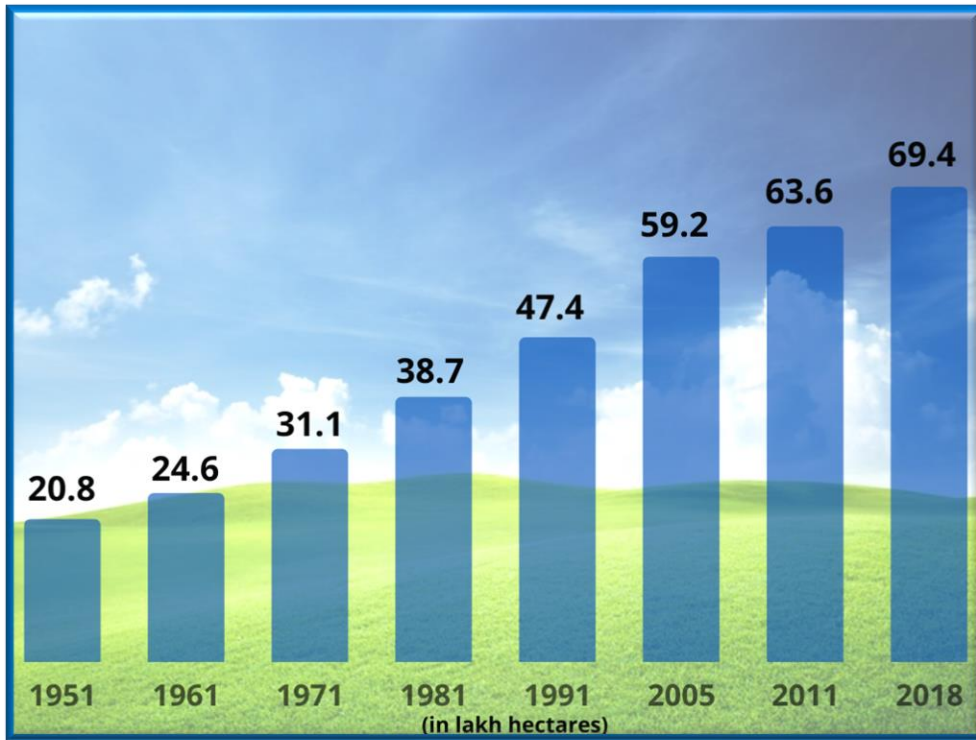

Increase in India's Net Irrigated Area

3X: Rise in net irrigated area since 1951

Focus on water use efficiency through micro irrigation

Pradhan Mantri Krishi Sinchayee Yojana (PMKSY) launched in 2015

Source: <https://m.rbi.org.in/scripts/PublicationsView.aspx?id=20708>, <https://www.nabard.org/demo/auth/writereaddata/File/OC%204.pdf>