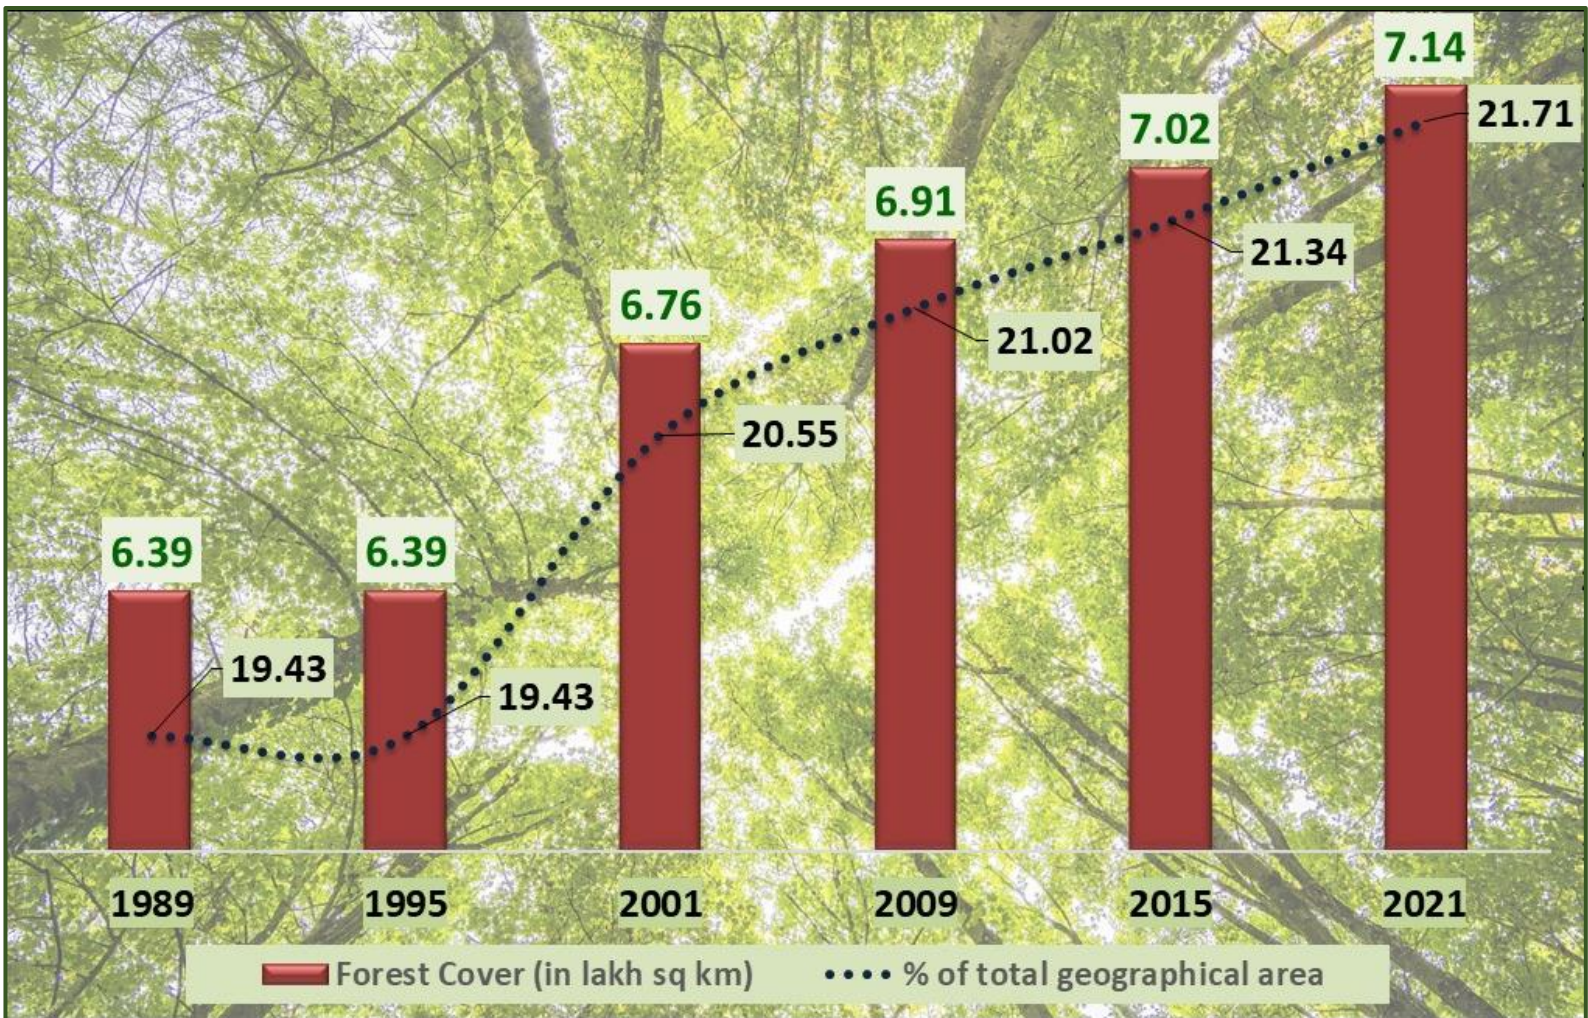

## Rise in Total Area under Forest Cover

Over 75,000 sq. km of land brought under forest cover in the last 3 decades

**7,204 million tonnes** of carbon stock in the country's forests

17 States/UTs have above 33 per cent of the geographical area under forest cover